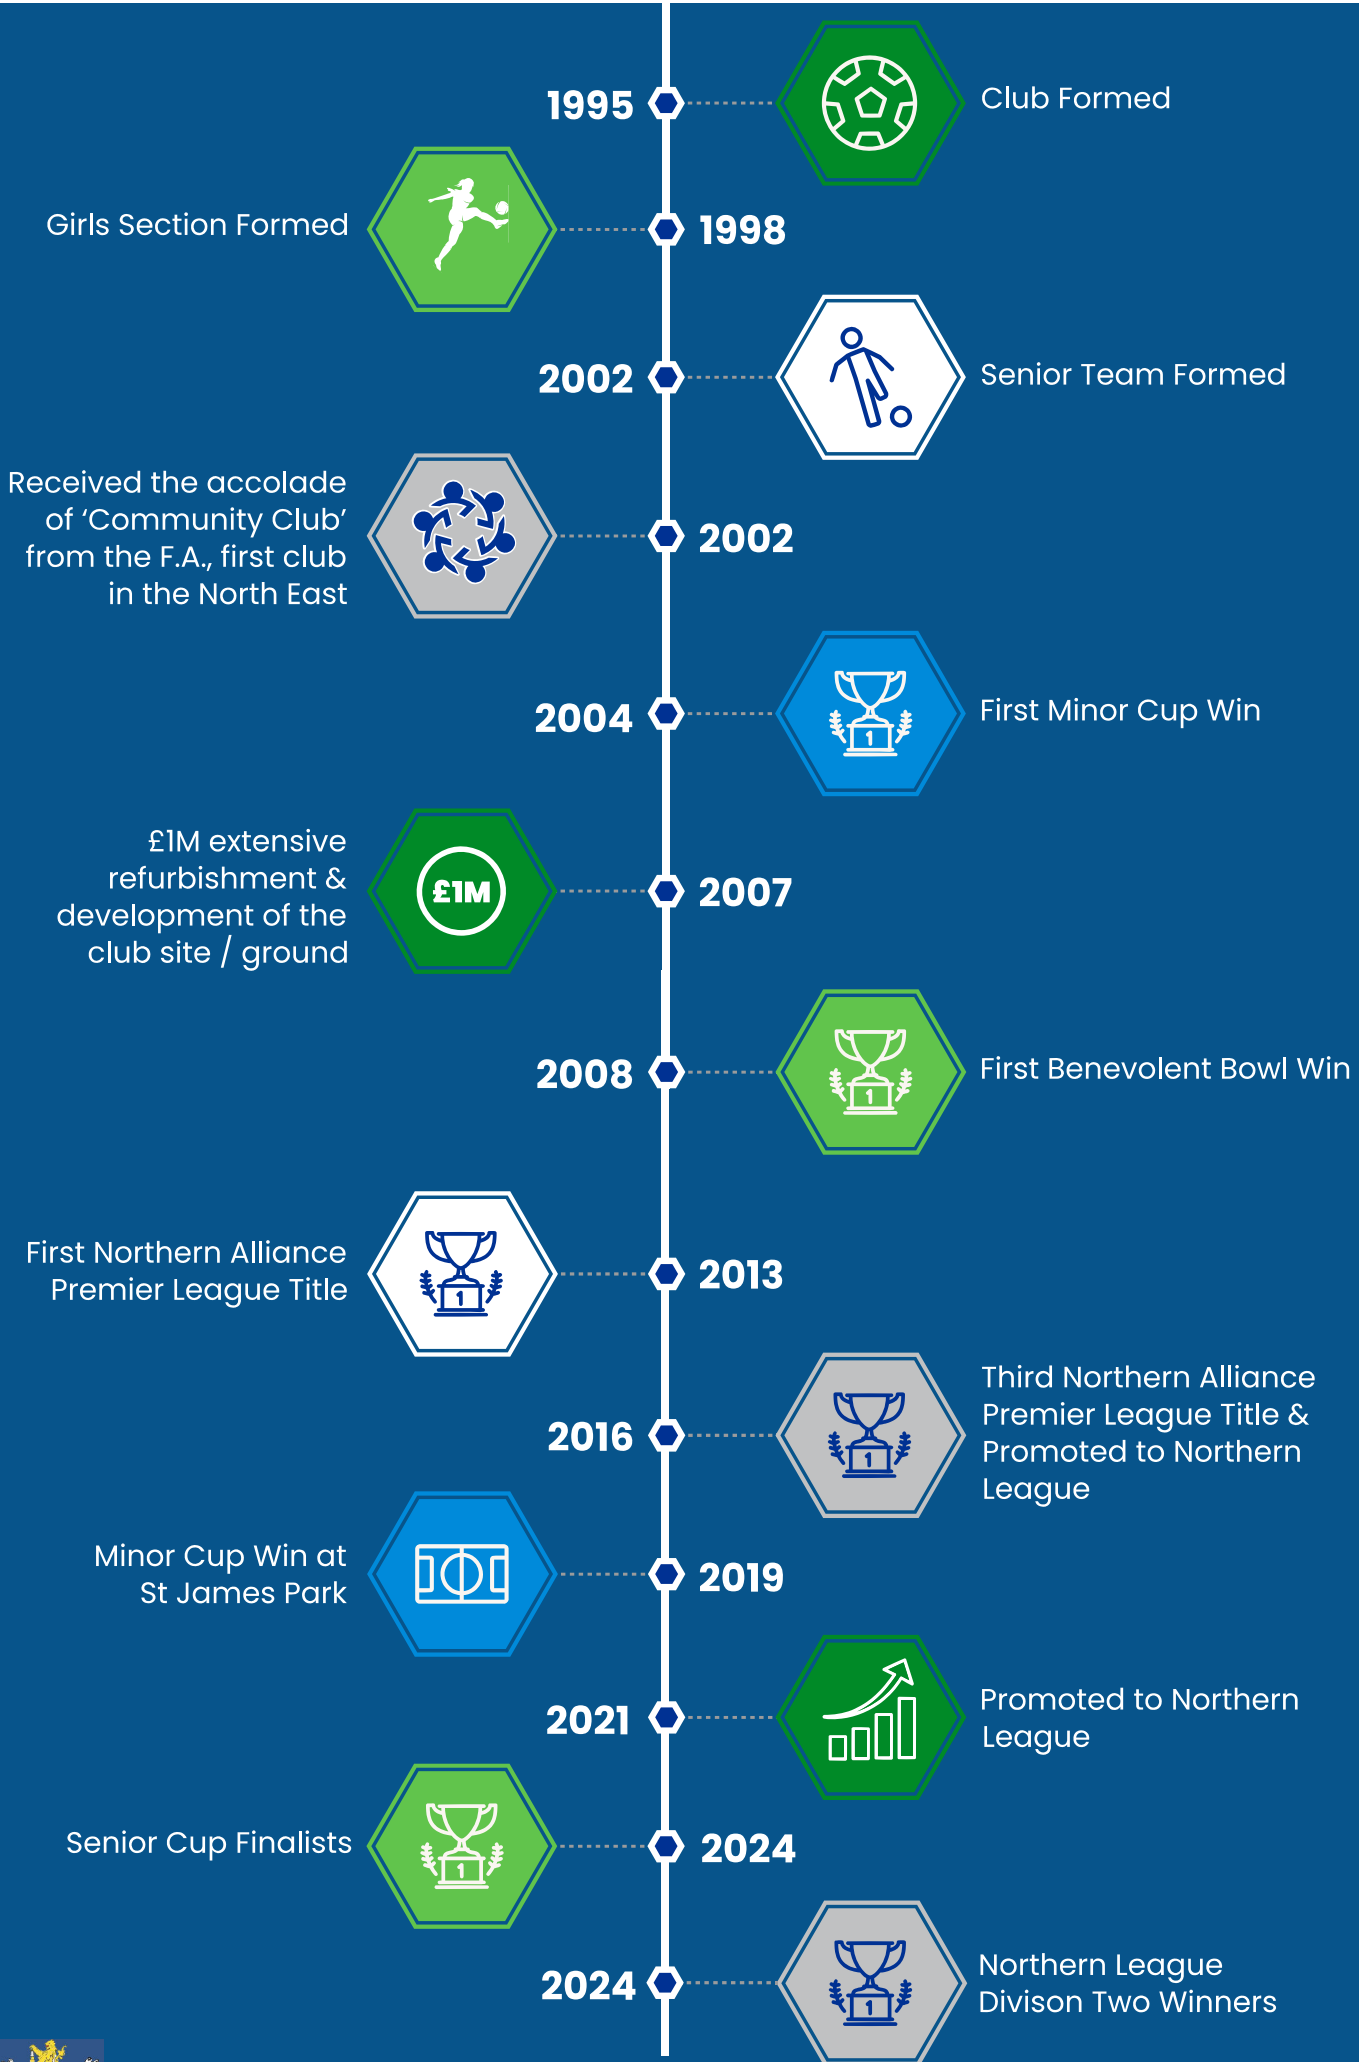

✉ www.blythtownfc.com

☎ 07900 687648